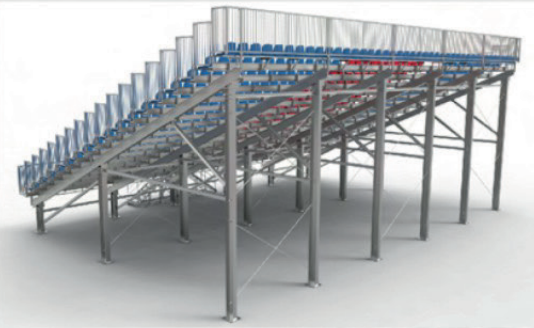

I Beam Bleacher

LDK Sport's I-Beam structures Bleacher that delivered long life, low maintenance and a great visitor experience. These structures offer the most design flexibility. The design could be adapted to accommodate site and terrain configurations. Columns are typically placed apart but design options can accommodate parking, restrooms and other storage facilities under the structure.