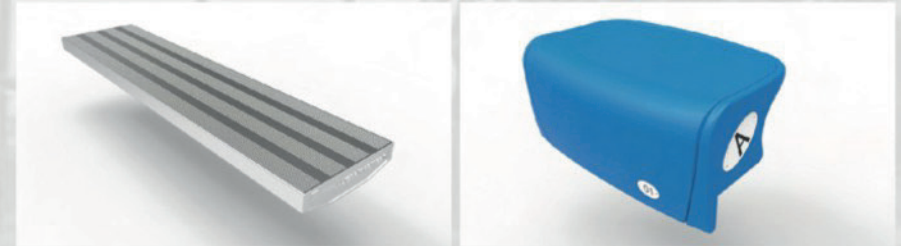

SIM01 Bench

Aluminum Bench