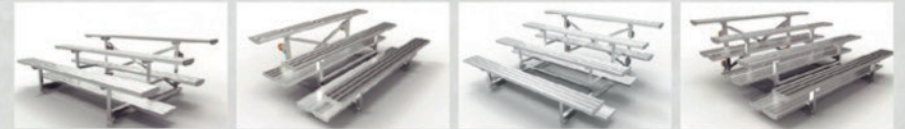

Aluminum Portable Bleacher with Aluminum Seat Plank