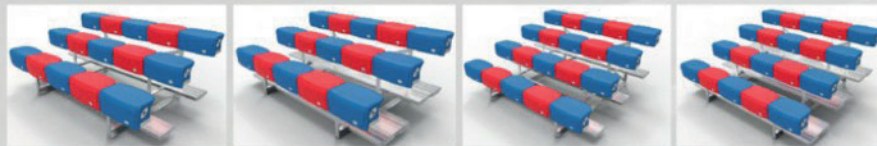

Aluminum Portable Bleacher with Bench Seat

Angle Frame Bleacher

LDK Sports' Angle Frame Bleacher is a permanent bleacher, available in elevated and non-elevated versions. It offers maximum strength but low maintenance cost. Angle Frame Bleacher is either attached to a concrete flooring, grassland or can be fixed by using expansion bolts. Depending on different climate in different countries or districts, all bleachers may need to be fixed to meet wind load requirements and require a level site.