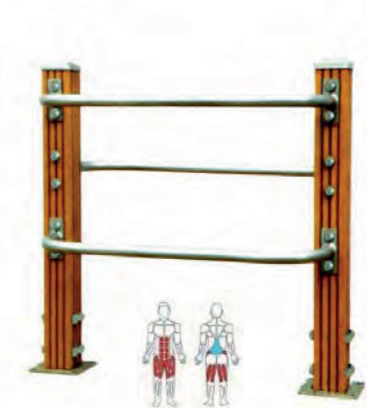

Modle No: LDK9809  
Product Name: Waist Twister  
Size:  $\Phi$  2000x1210mm

Modle No: LDK9816  
Product Name: Strength Trainer  
Size: 1225x380x1825mm

Modle No: LDK9817  
Product Name: Leg Stretch  
Size: 1300x600x1125mm