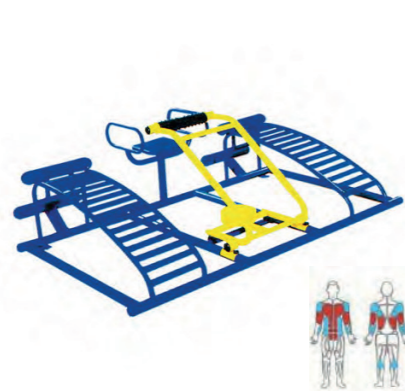

Modle No: LDK9057
Product Name: Pull Up and Dip Station
Size: 1090x1050x2270mm

Modle No: LDK9063
Product Name: Crossfit Equipmint
Size: 1680x1660x640mm