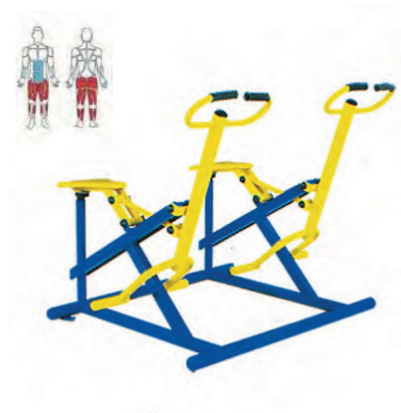

Modle No: LDK9026
Product Name: Bonny Rider
Size: 1190x400x1200mm

Modle No: LDK9030
Product Name: Double Rider
Size: 1320x1100x1110mm