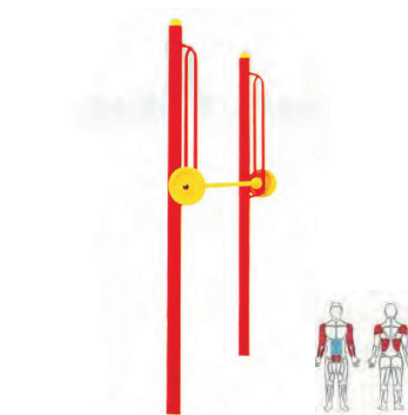

Modle No: LDK9099
Product Name: Body Twister and Massager
Size: 1100x800x1350mm

Modle No: LDK9102
Product Name: Olympic Bars
Size: 1450x300x2200mm