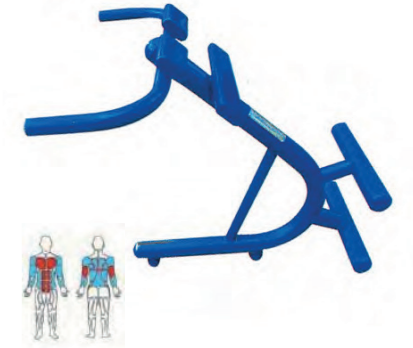

Modle No: LDK9010
Product Name: Horizontal Ladder
Size: 4000x1200x2350mm

Modle No: LDK9023
Product Name: Back Extension Trainer
Size: 960x600x1800mm