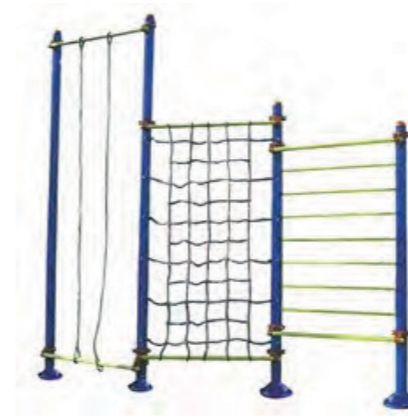

Modle No: LDK9111
Product Name: Kids Combo-Climber
Size: 4000mm

Modle No: LDK9116
Product Name: Rope Climber
Size: 1500x400x600mm