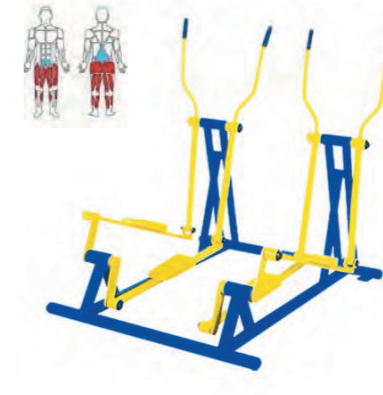

Modle No: LDK9047
Product Name: Sitting Vertical
Waist Twister
Size: 1720x600x1250mm

Modle No: LDK9050
Product Name: Double Elliptical
Cross Trainer
Size: 1480x1500x1410mm