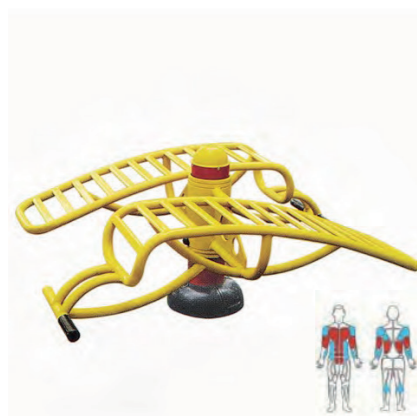

Modle No: LDK9084  
Product Name: Fit Rider  
Size: 1190x400x1200mm

Modle No: LDK9076  
Product Name: Air Walker  
Size: 920x410x1200mm

Modle No: LDK9077  
Product Name: Arm Wheel  
Size: 730x920x1880mm

Modle No: LDK9078  
Product Name: N-Shape Dual Leg Press Station  
Size: 2000x400x1500mm

Modle No: LDK9085  
Product Name: Taichi Wheel  
Size: 1300x1200x1200mm

Modle No: LDK9086  
Product Name: Triple Body Twister  
Size: 1000x1000x1300mm

Modle No: LDK9088  
Product Name: Exercising Bars  
Size: 1800x500x1400mm

Modle No: LDK9079  
Product Name: Star-picker  
Size: 1000x1000x2900mm

Modle No: LDK9080  
Product Name: Double Sit-up Board  
Size: 1680x1660 640mm