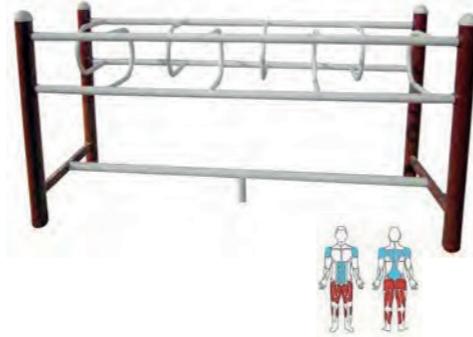

Modle No: LDK9520
Product Name: Hula Bridge
Size: 3017x1014x1305mm