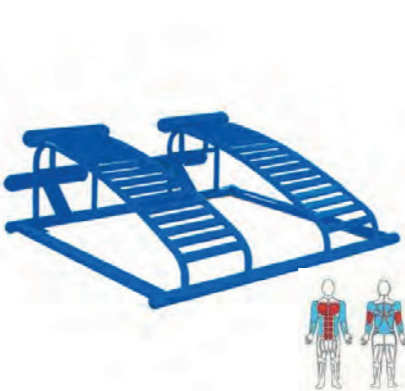

Modle No: LDK9066
Product Name: Double Sit-up Board
Size: 1680x1660x640mm