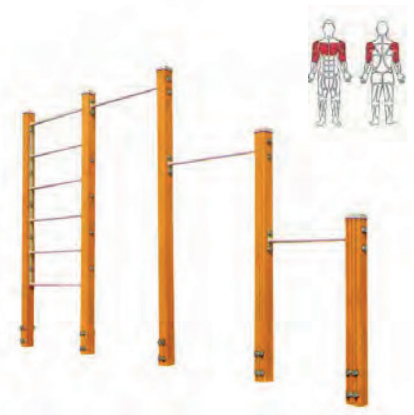

Modle No: LDK9819
Product Name: Elliptical Trainer
Size: 1885x660x1610mm

Modle No: LDK9822
Product Name: War Bars(Three-units)
Size: 3600x220x2460mm