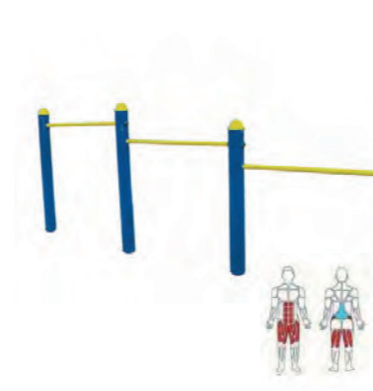

Modle No: LDK9064
Product Name: Leg Press
Size: 2000x2000x400mm

Modle No: LDK9067
Product Name: Leg Press
Size: 3715x114x1230mm