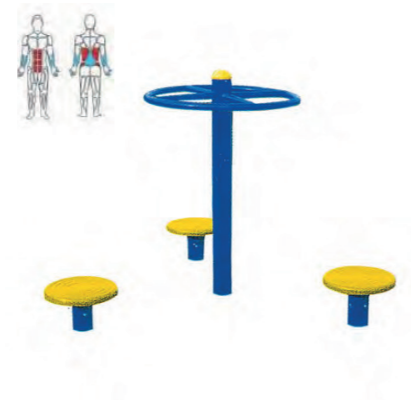

Modle No: LDK9042
Product Name: Double Swing Board
Size: 1100x700x1490mm

Modle No: LDK9045
Product Name: Waist Twister
Size: 1910x1075x1307mm