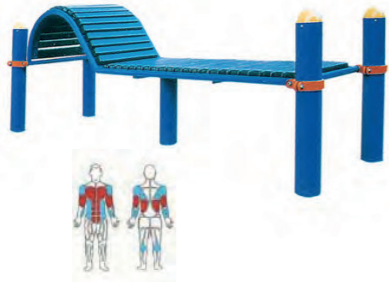

Modle No: LDK9010  
Product Name: Horizontal Ladder  
Size: 4000x1200x2350mm

Modle No: LDK9011  
Product Name: Wall Bars  
Size: 1330x114x2257mm

Modle No: LDK9012  
Product Name: Sit-ups Bench  
Size: 2310x600x980mm