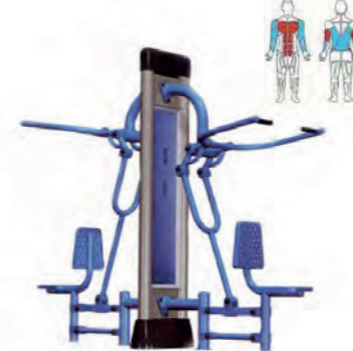

Modle NO: LDK90090
Product Name: Let Stretcher
Size: 2038x530x2006mm