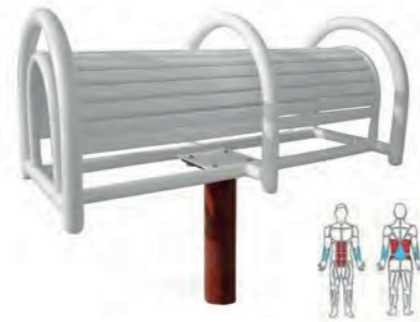

Modle No: LDK9521
Product Name: Back Arch
Size: 1248x568x976mm