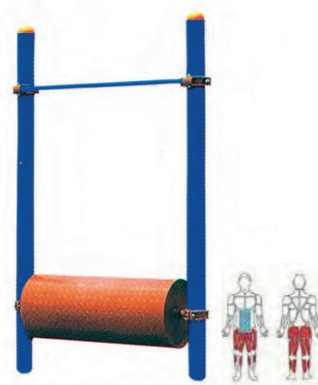

Modle No: LDK9028  
Product Name: Flying Ring  
Size: 3000x1000x2500mm

Modle No: LDK9017  
Product Name: Arm Trainer  
Size: 960x600x1800mm

Modle No: LDK9018  
Product Name: Balance Roller  
Size: 1050x600x1750mm