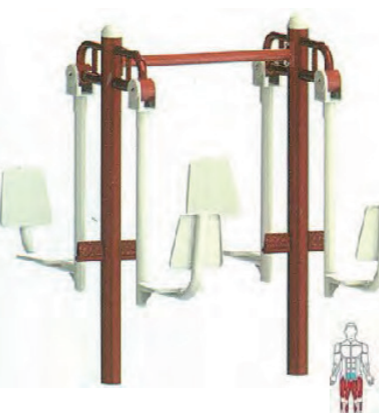

Modle No: LDK9510A
Product Name: Double Horse Rider
Size: 1065x1424x1210mm

Modle No: LDK9513A
Product Name: Four Persons Leg Press
Size: 2100x1638x1857mm