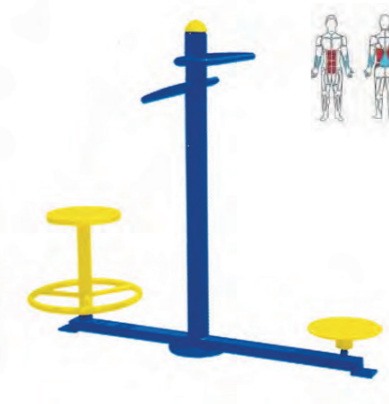

Modle No: LDK9030
Product Name: Double Rider
Size: 1320x1100x1110mm

Modle No: LDK9047
Product Name: Sitting Vertical
Waist Twister
Size: 1720x600x1250mm