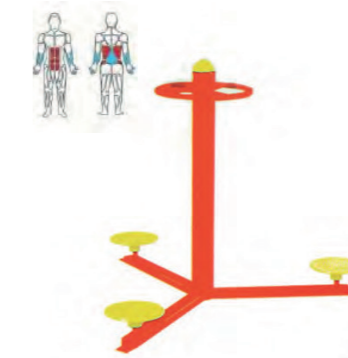

Modle No: LDK9083
Product Name: Elliptical Trainer
Size: 1141x624x1530mm

Modle No: LDK9086
Product Name: Triple Body Twister
Size: 1000x1000x1300mm