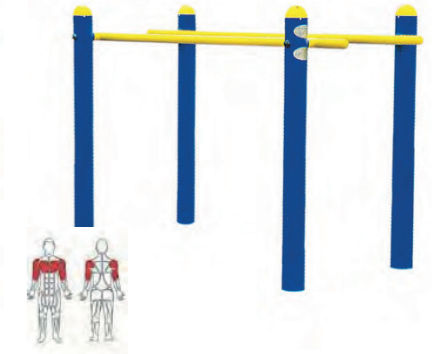

Modle No: LDK9007
Product Name: Parallel Bars
Size: 2450x590x1380mm