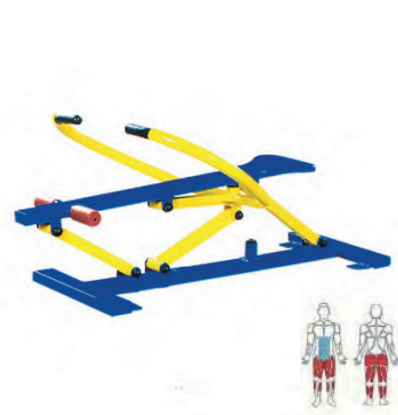

Modle No: LDK9043
Product Name: Surfboard & Stepper
Size: 830x730x1365mm

Modle No: LDK9056
Product Name: Rowing Machine
Size: 1350x920x800mm